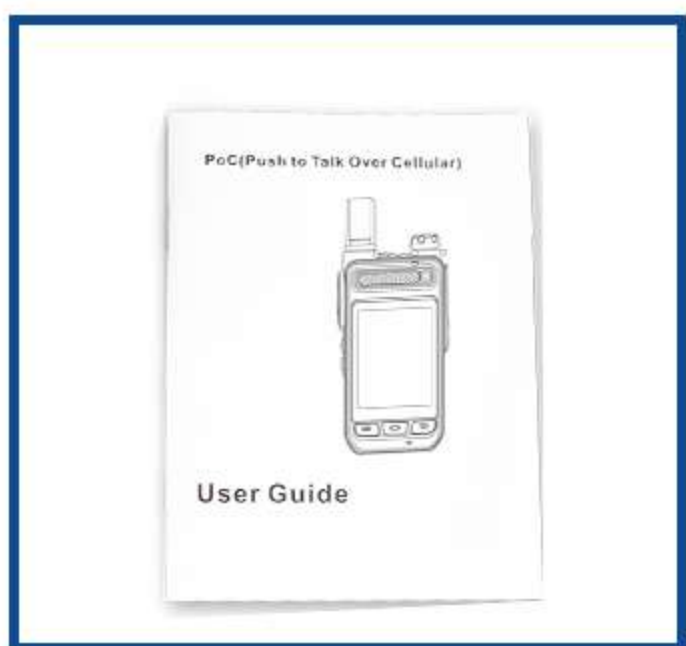

Standard Accessories

User Manual